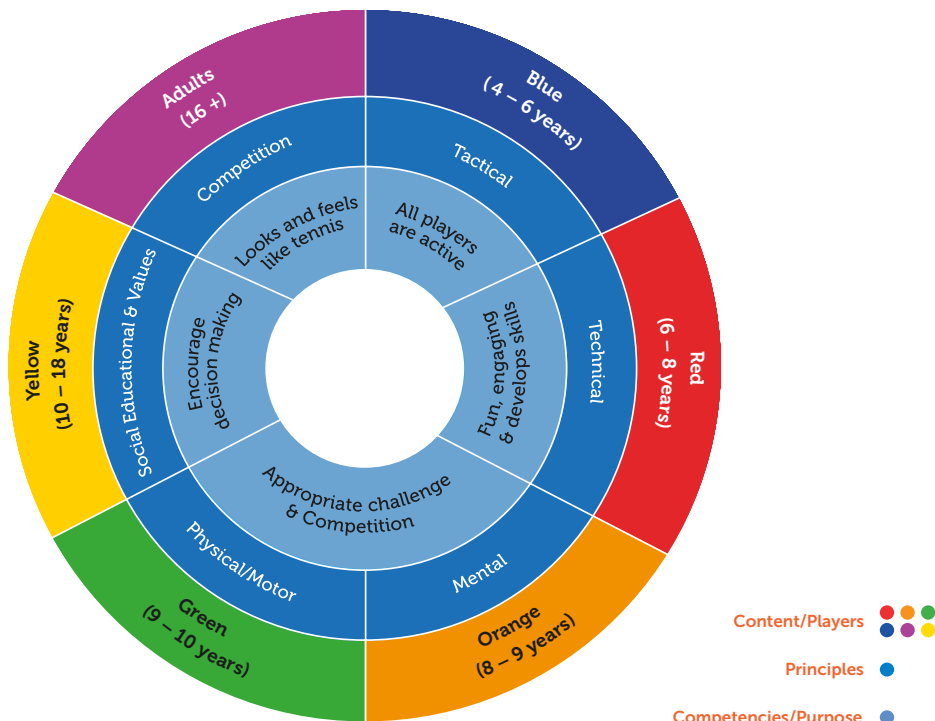

1. Motor Skills
2. Skills for tennis
3. Tennis skills

Skill development over fixed movement –
prioritising the skills to play over stroke shapes

Variable skill acquisition –
Tennis is an open skill sport, we need to train
players that way