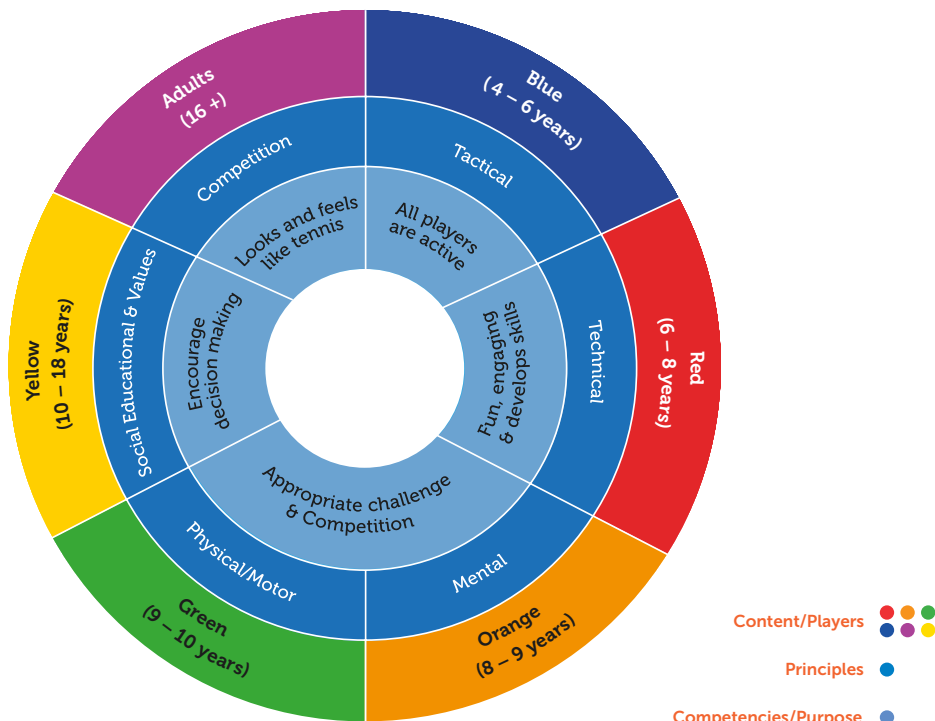

1. Motor Skills
2. Skills for tennis
3. Tennis skills

Skill development over fixed movement –
prioritising the skills to play over stroke shapes

Variable skill acquisition –
Tennis is an open skill sport, we need to train
players that way